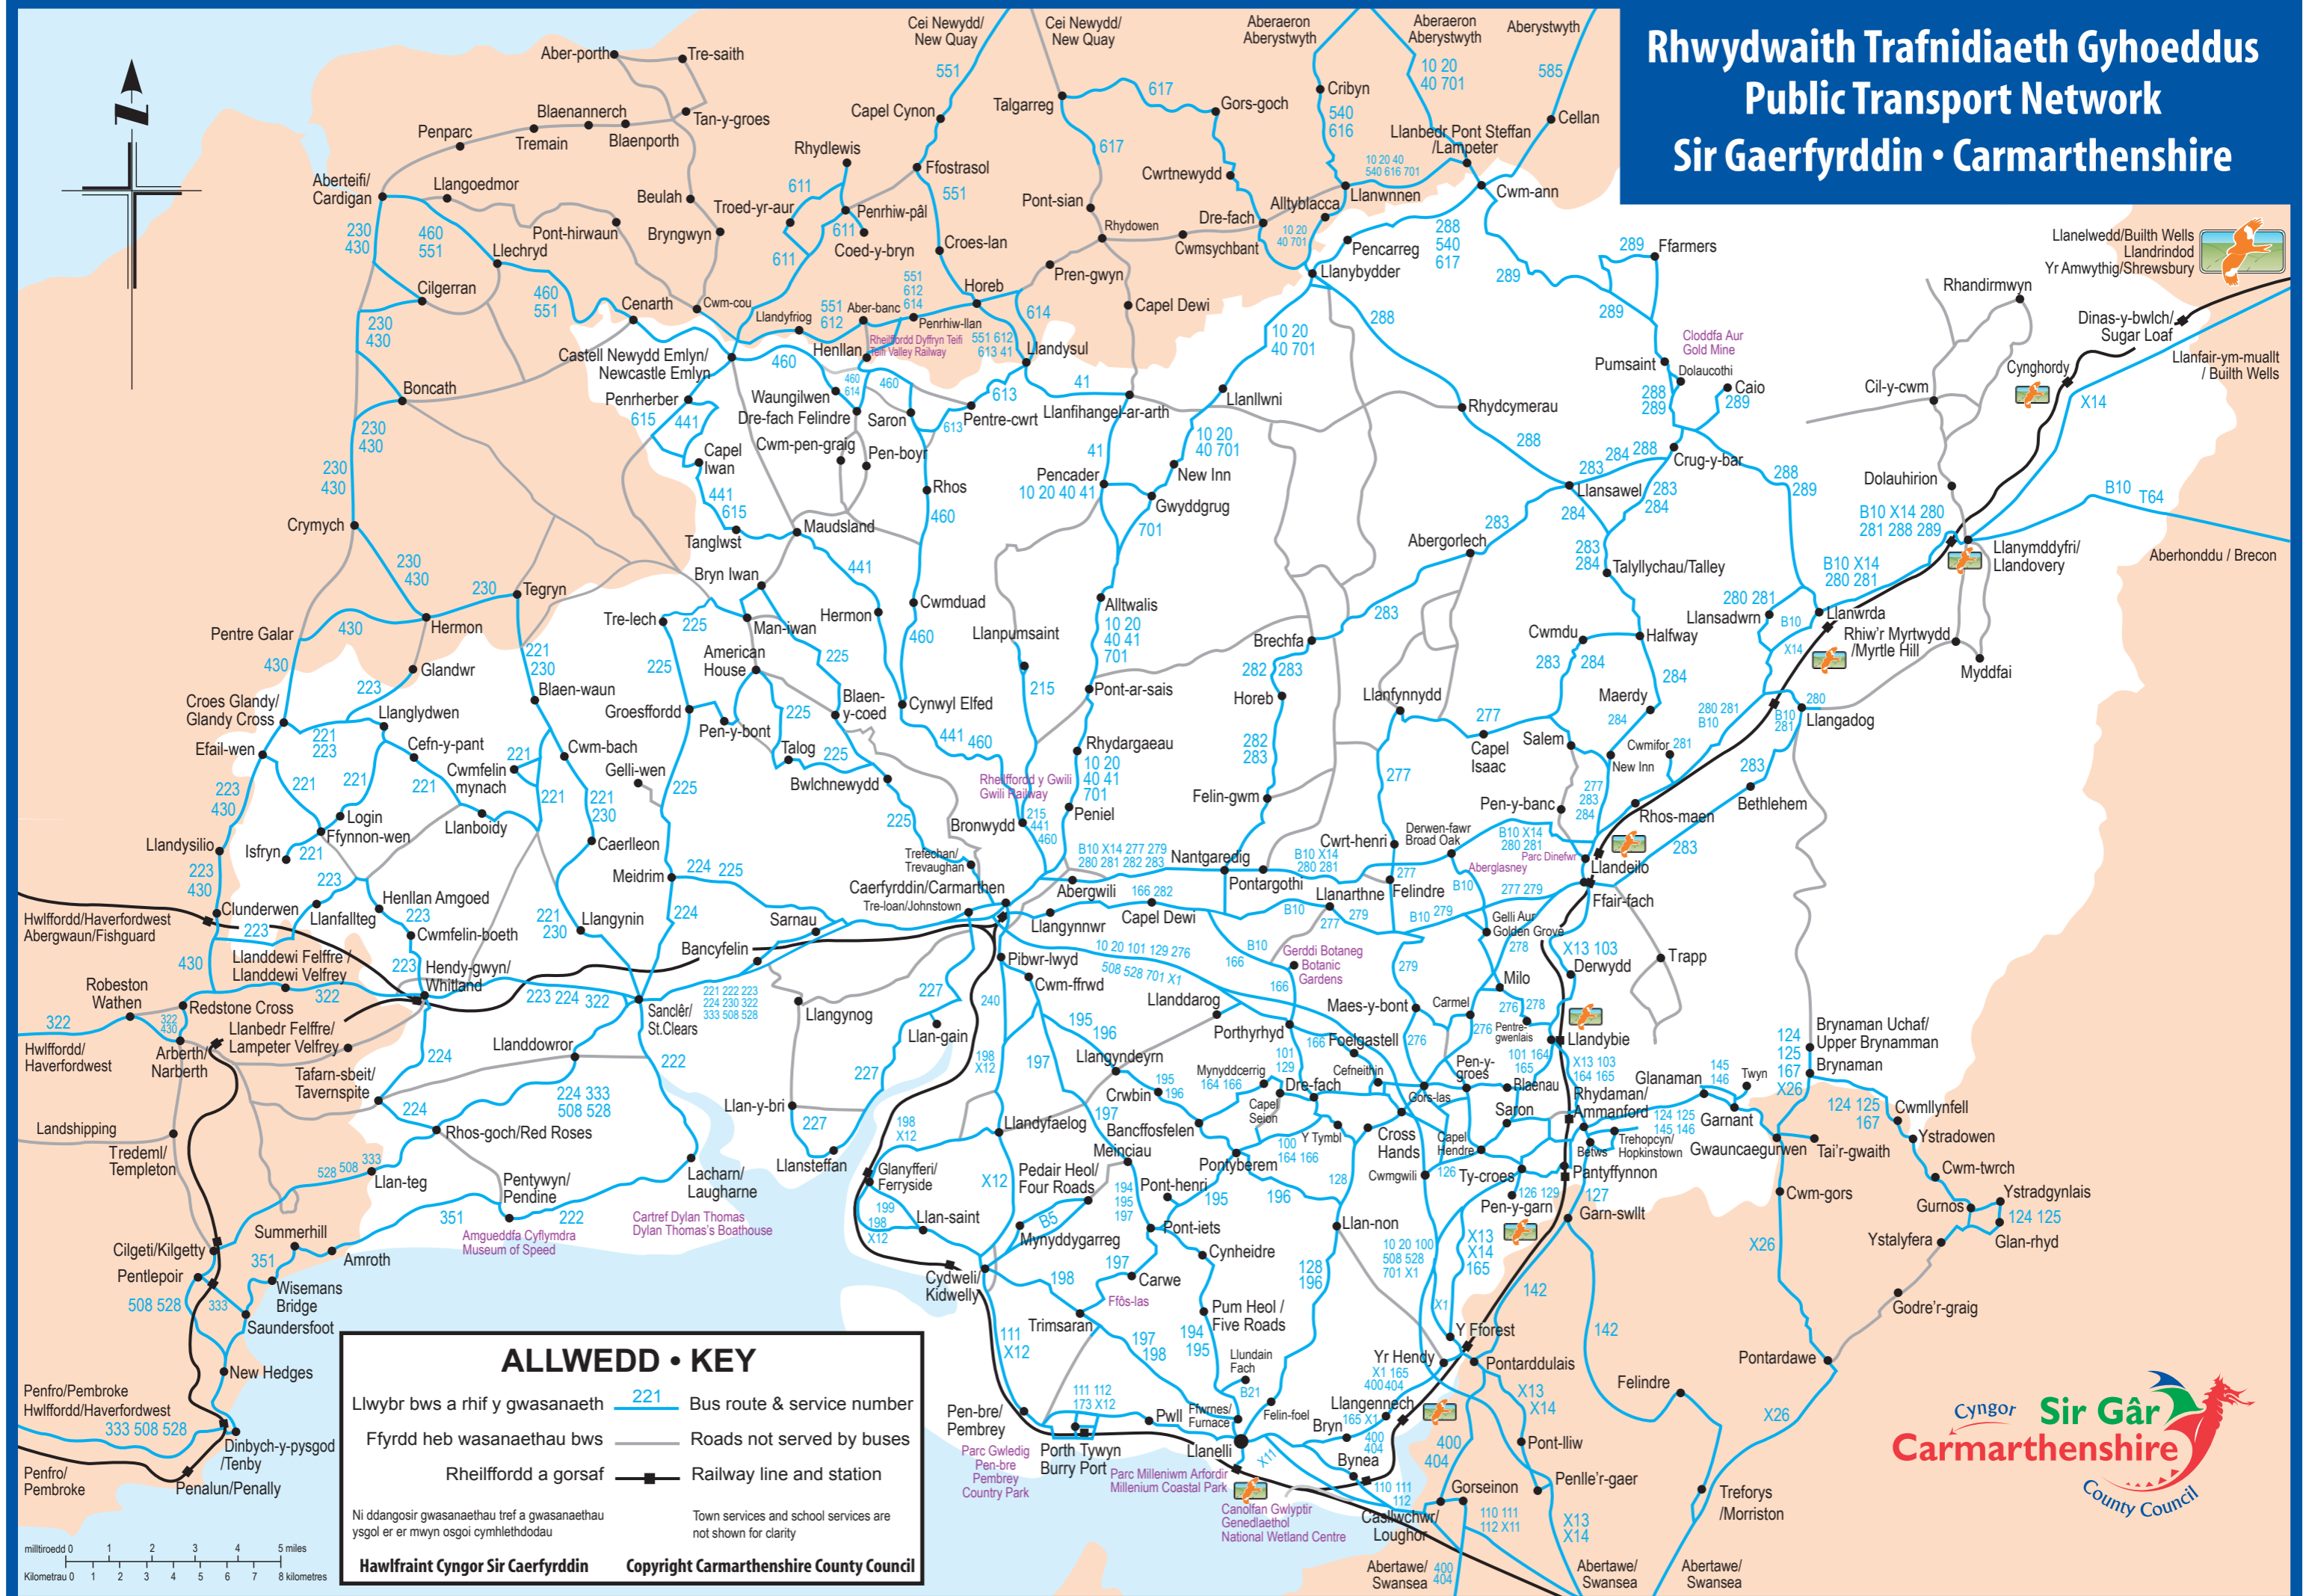

# Rhwydwaith Trafnidiaeth Gyhoeddus Public Transport Network Sir Gaerfyrddin • Carmarthenshire

**ALLWEDD • KEY**

Llwybr bws a rhif y gwasanaeth — 221 Bus route & service number

Ffyrdd heb wasanaethau bws — Roads not served by buses

Rheilffordd a gorsaf — Railway line and station

Ni ddangosir gwasanaethau tref a gwasanaethau ysgol er er mwyn osgoi cymhlethdodau  
Town services and school services are not shown for clarity

**Hawffraint Cyngor Sir Gaerfyrddin**      **Copyright Carmarthenshire County Council**