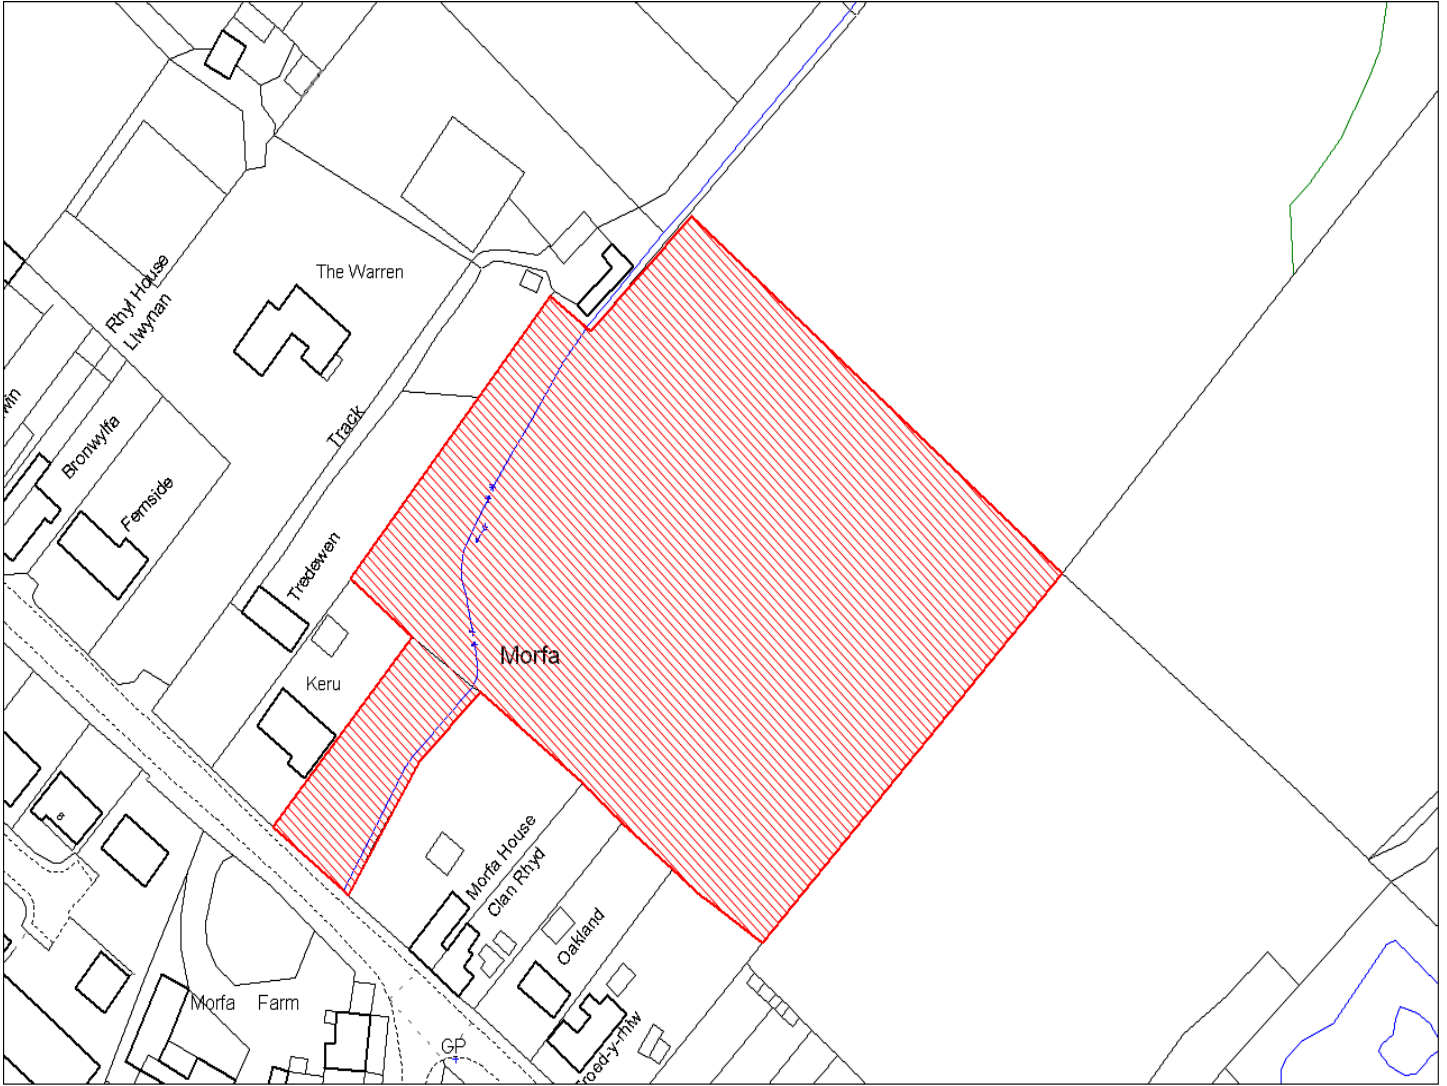

Cynllun Datblygu Lleol Sir Gaerfyrddin: Cofrestr y Safleoedd sy'n Gwneud Cais
Carmarthenshire Local Development Plan: Candidate Site Register

© Hawlfraint y Goron. Cedwir pob hawl 100023377

© Crown Copyright. All rights reserved 100023377

Enw's Annheddfan	Pen-y-groes a Heol y Llew Du
Settlement:	Penygroes and Black Lion Road
Cyf. Safle / Site Ref:	149-037
Cyf. / CS Reference	CS1457
Enw / Lleoliad y Safle:	Tir ar Black Lion Road, Gorslas
Name / Location of Site:	Land at Black Lion Road, Gorslas
Maint y safle / SiteArea (Ha):	3.40
Y Defnydd Presennol a wneir o'r Safle:	Tir gwag
Current Use of Site:	Vacant
Y Defnydd Arfaethedig i'w wneud o'r Safle:	Tir preswyl
Proposed Use of Site:	Residential