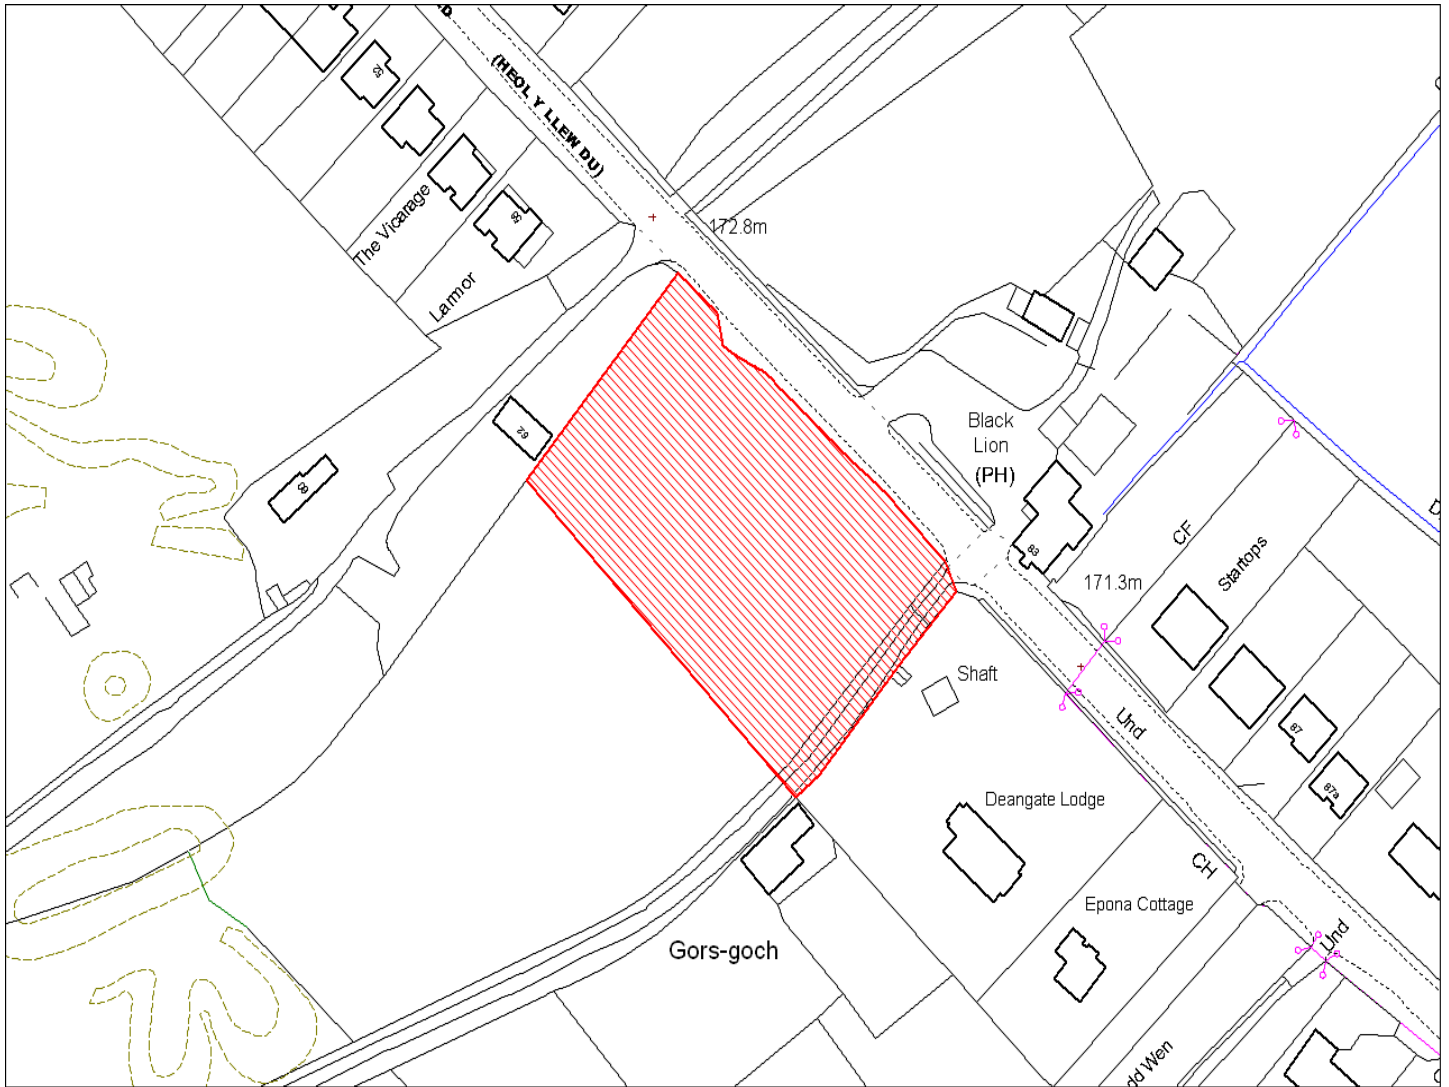

Cynllun Datblygu Lleol Sir Gaerfyrddin: Cofrestr y Safleoedd sy'n Gwneud Cais
Carmarthenshire Local Development Plan: Candidate Site Register

© Hawlfraint y Goron. Cedwir pob hawl 100023377

© Crown Copyright. All rights reserved 100023377

Enw's Annheddfan	Pen-y-groes a Heol y Llew Du
Settlement:	Penygroes and Black Lion Road
Cyf. Safle / Site Ref:	149-036
Cyf. / CS Reference	CS1173
Enw / Lleoliad y Safle:	Rhan o Fferm Penybanc, Black Lion Road
Name / Location of Site:	Land part of Penybanc Farm, Black Lion Road
Maint y safle / SiteArea (Ha):	0.46
Y Defnydd Presennol a wneir o'r Safle:	Tir amaethyddol
Current Use of Site:	Agriculture
Y Defnydd Arfaethedig i'w wneud o'r Safle:	Tir preswyl
Proposed Use of Site:	Residential