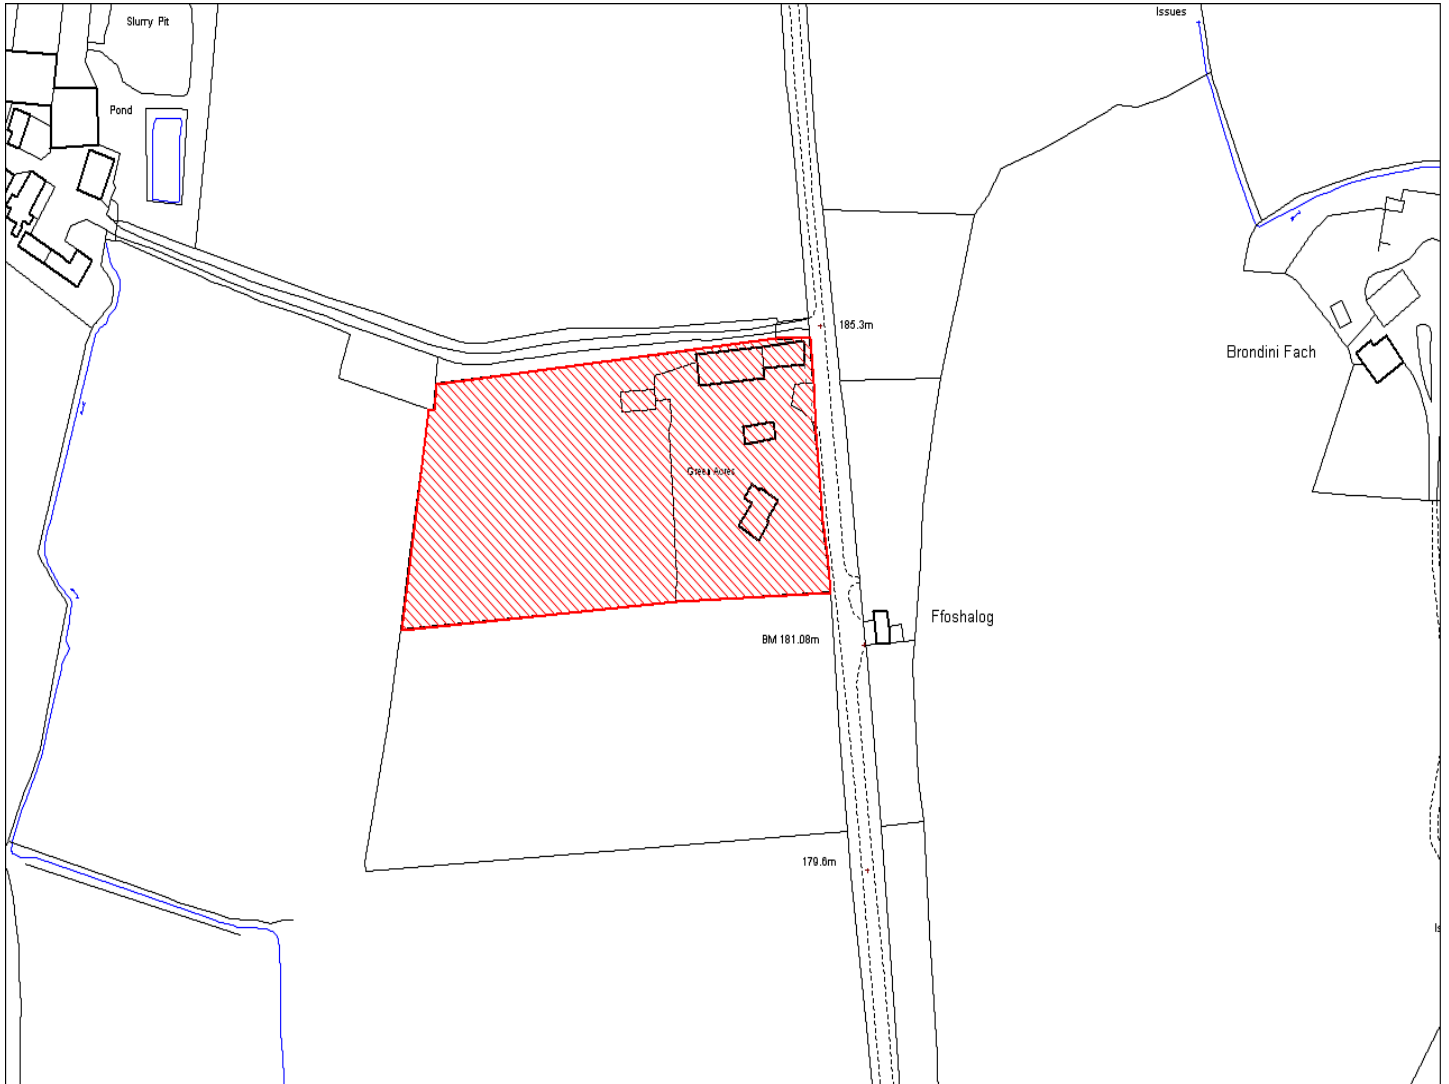

Cynllun Datblygu Lleol Sir Gaerfyrddin: Cofrestr y Safleoedd sy'n Gwneud Cais
Carmarthenshire Local Development Plan: Candidate Site Register

© Hawlfraint y Goron. Cedwir pob hawl 100023377

© Crown Copyright. All rights reserved 100023377

Enw's Annheddfan	Pump Heol
Settlement:	Five Roads
Cyf. Safle / Site Ref:	072-001
Cyf. / CS Reference	CS0063
Enw / Lleoliad y Safle:	Greenacres, Heol Hen, Pump Heol
Name / Location of Site:	Greenacres, Heol Hen, Five Roads
Maint y safle / SiteArea (Ha):	1.09
Y Defnydd Presennol a wneir o'r Safle:	Preswyl / Cyn Ganolfan Arddio
Current Use of Site:	Residential / Former Garden Centre
Y Defnydd Arfaethedig i'w wneud o'r Safle:	Tir Preswyl
Proposed Use of Site:	Residential