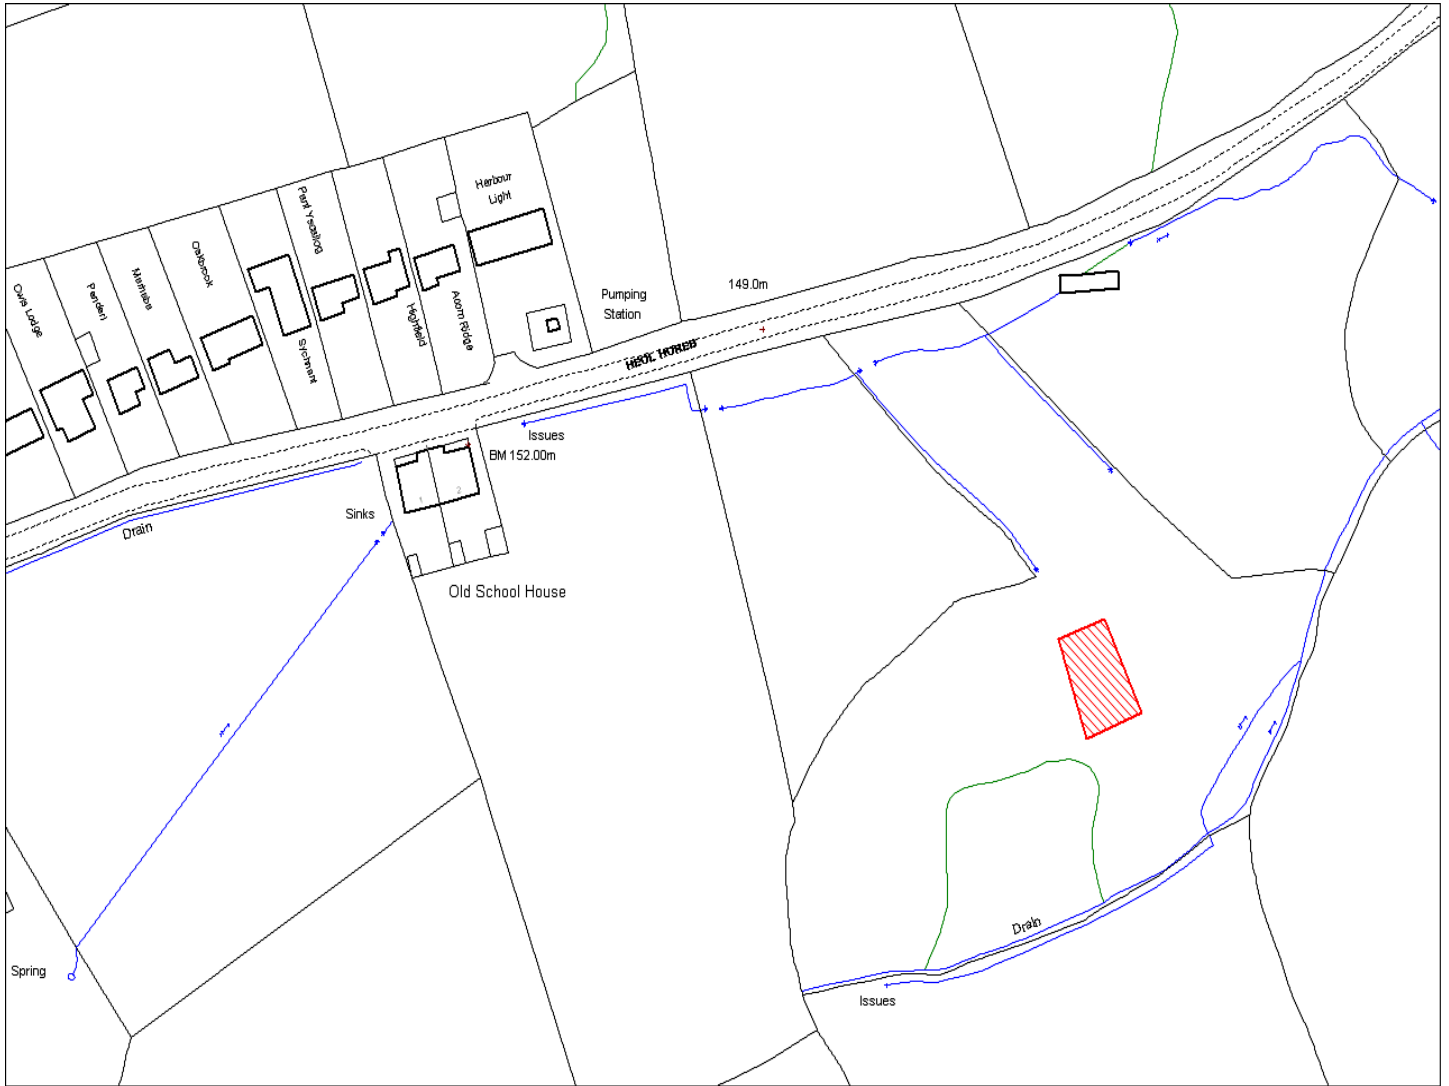

Cynllun Datblygu Lleol Sir Gaerfyrddin: Cofrestr y Safleoedd sy'n Gwneud Cais
Carmarthenshire Local Development Plan: Candidate Site Register

© Hawlfraint y Goron. Cedwir pob hawl 100023377

© Crown Copyright. All rights reserved 100023377

Enw's Annheddfan	Pump Heol
Settlement:	Five Roads
Cyf. Safle / Site Ref:	072-015
Cyf. / CS Reference	CS0930
Enw / Lleoliad y Safle:	Y Pal Cottage, oddi ar Heol Horeb
Name / Location of Site:	Y Pal Cottage, off Horeb Road
Maint y safle / SiteArea (Ha):	0.00
Y Defnydd Presennol a wneir o'r Safle:	Tir preswyl
Current Use of Site:	Residential
Y Defnydd Arfaethedig i'w wneud o'r Safle:	Tir preswyl
Proposed Use of Site:	Residential