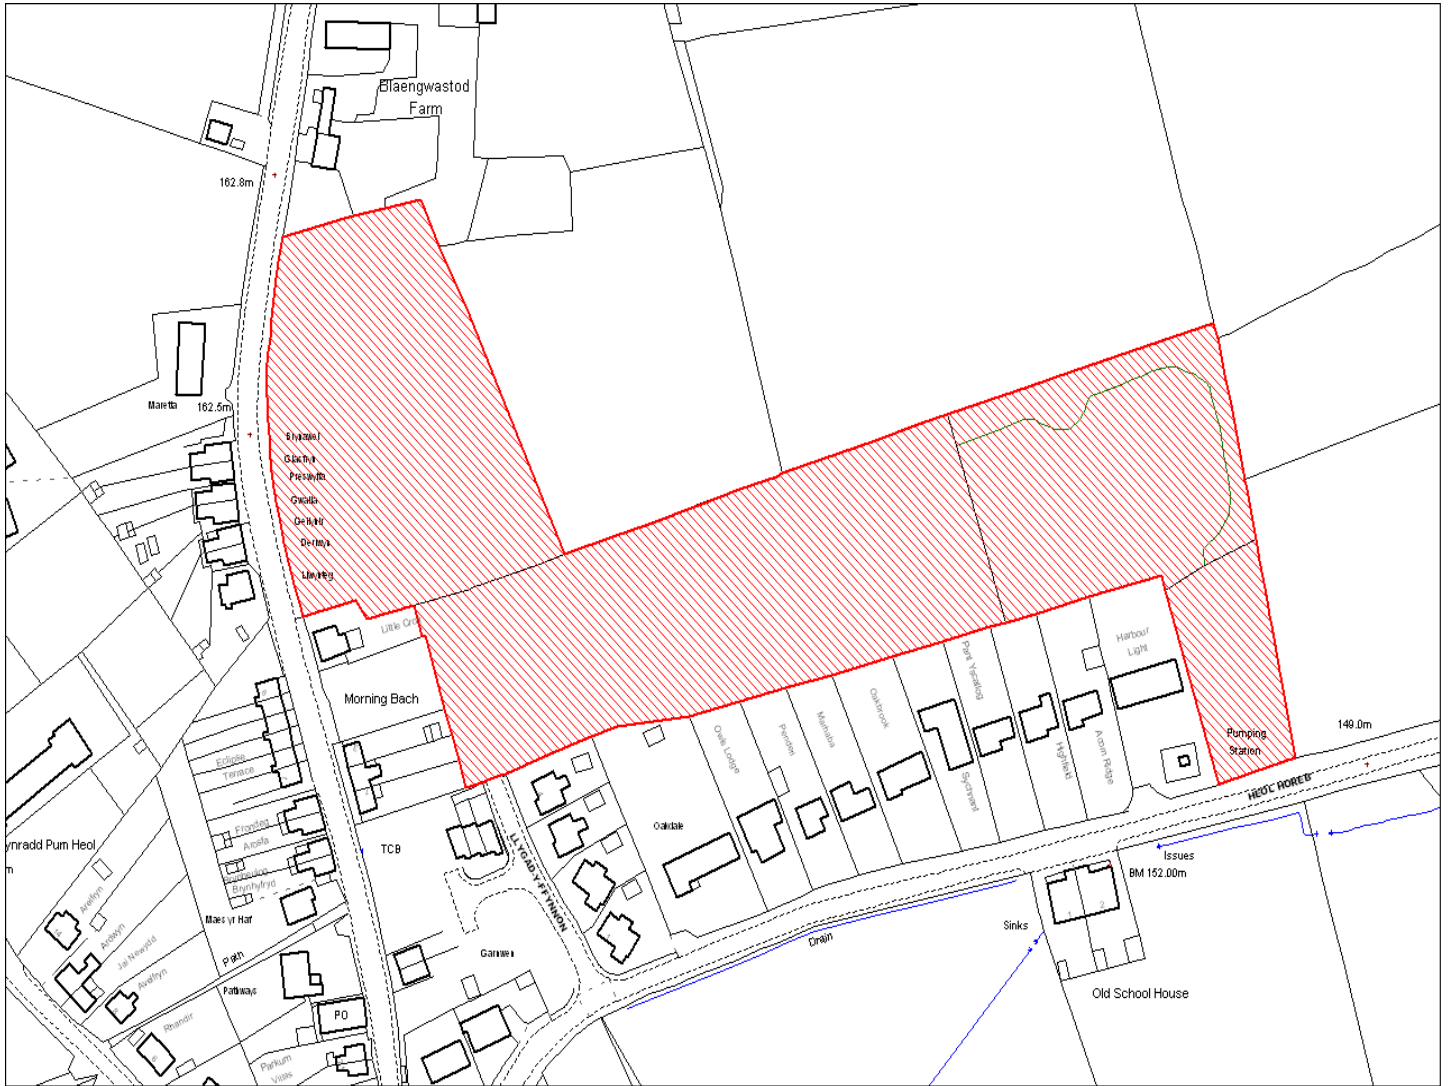

Cynllun Datblygu Lleol Sir Gaerfyrddin: Cofrestr y Safleoedd sy'n Gwneud Cais
Carmarthenshire Local Development Plan: Candidate Site Register

© Hawlfraint y Goron. Cedwir pob hawl 100023377

© Crown Copyright. All rights reserved 100023377

Enw's Annheddfan	Pump Heol
Settlement:	Five Roads
Cyf. Safle / Site Ref:	072-002
Cyf. / CS Reference	CS0146
Enw / Lleoliad y Safle:	Oddi ar Heol Horeb
Name / Location of Site:	Main Rd&offHoreb Road 2116,2119,2120,2121,2122
Maint y safle / SiteArea (Ha):	3.00
Y Defnydd Presennol a weir o'r Safle:	Tir Amaethyddol
Current Use of Site:	Agriculture
Y Defnydd Arfaethedig i'w wneud o'r Safle:	Tir Preswyl
Proposed Use of Site:	Residential