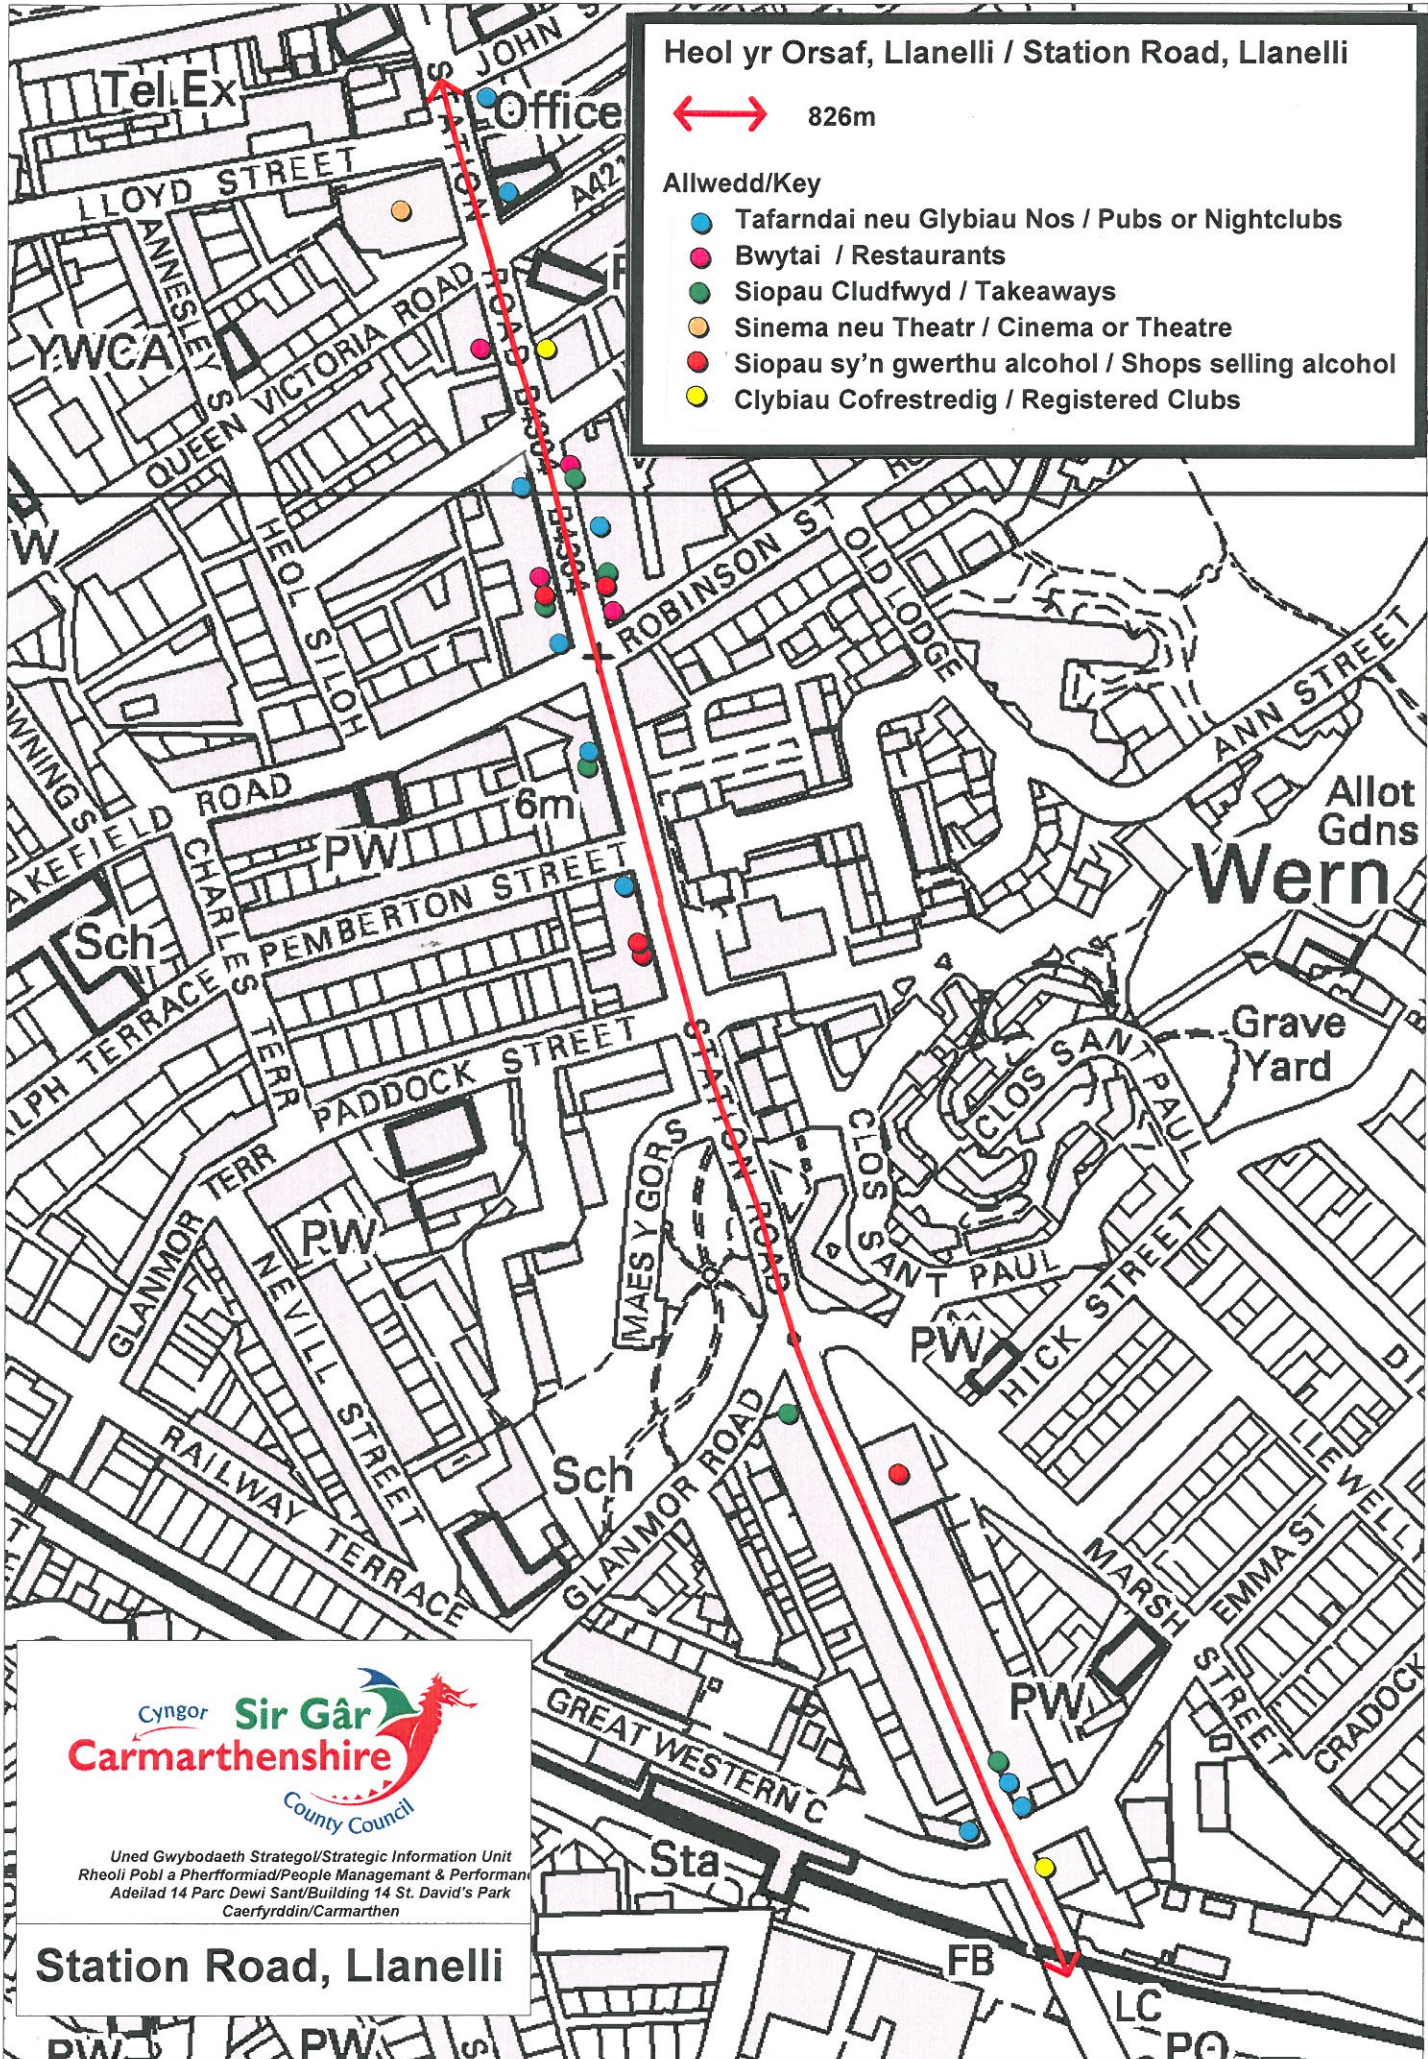

Heol yr Orsaf, Llanelli / Station Road, Llanelli

↔ 826m

Allwedd/Key

- Tafarndai neu Glybiau Nos / Pubs or Nightclubs
- Bwytai / Restaurants
- Siopau Cludfwyd / Takeaways
- Sinema neu Theatr / Cinema or Theatre
- Siopau sy'n gwerthu alcohol / Shops selling alcohol
- Clybiau Cofrestredig / Registered Clubs